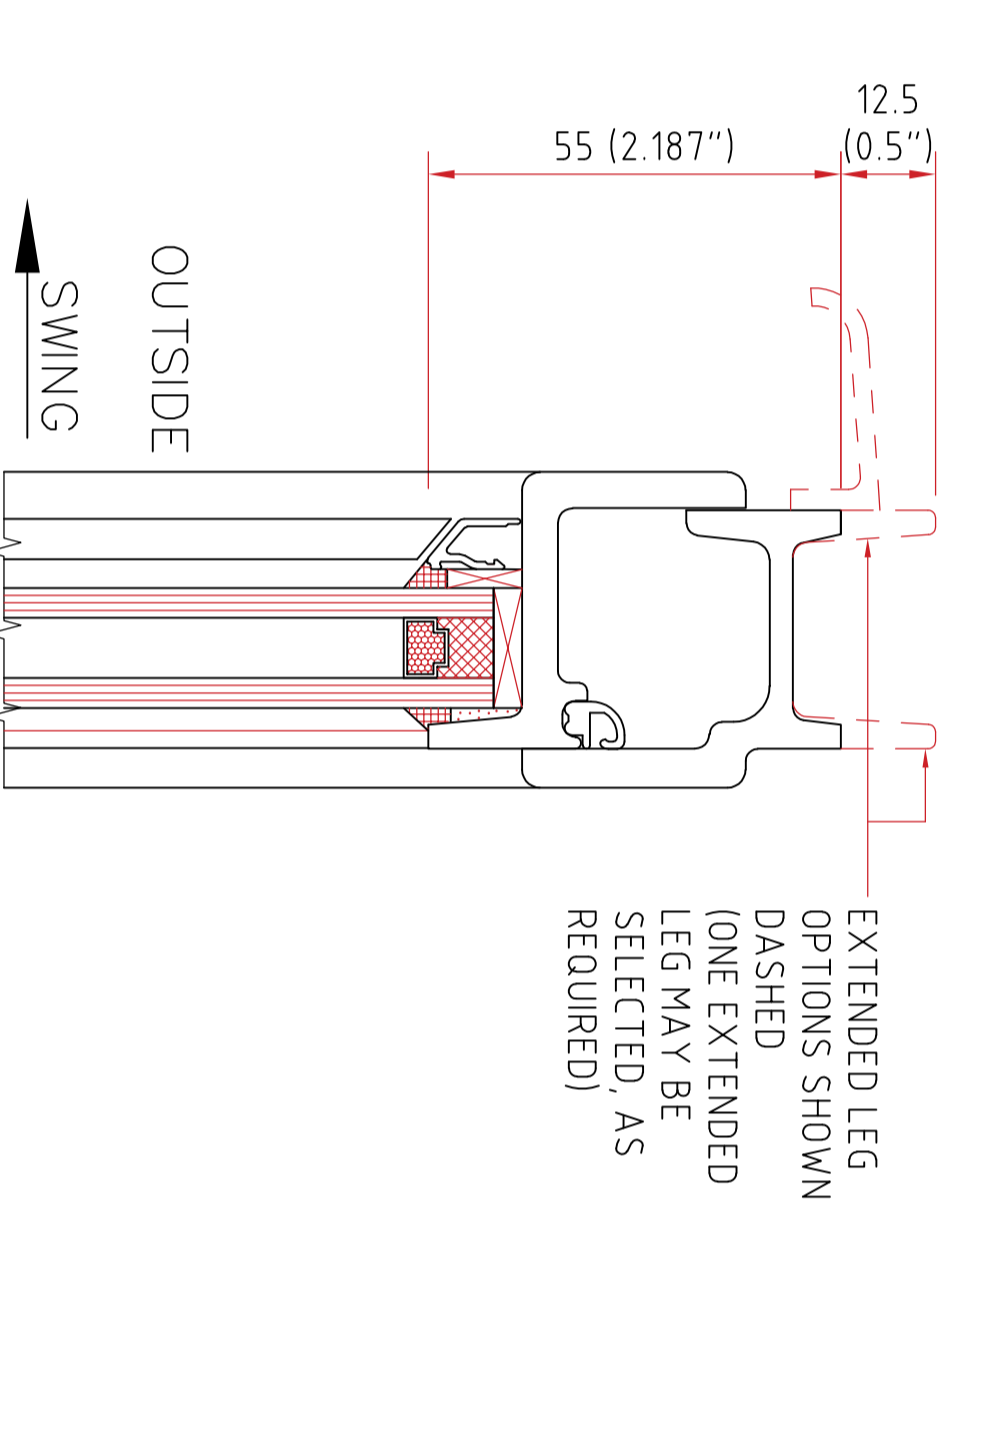

DOOR FRAME (USE AT HEAD AND/OR JAMBS) EXTERIOR GLAZED OPTION SHOWN