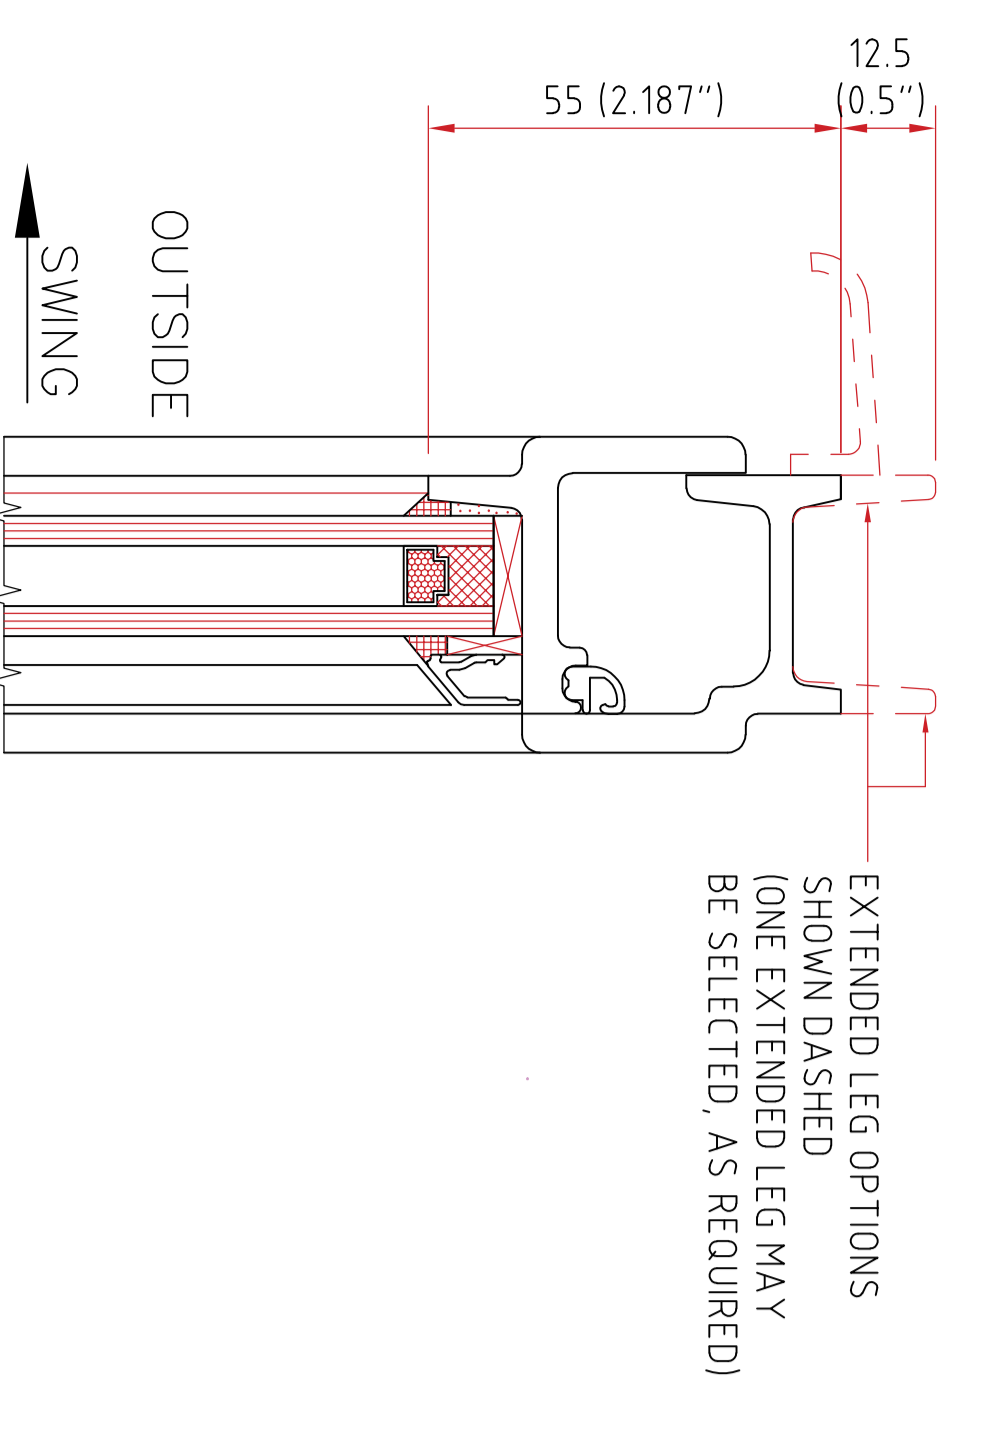

DOOR FRAME (USE AT HEAD AND/OR JAMBS) INTERIOR GLAZED OPTION SHOWN