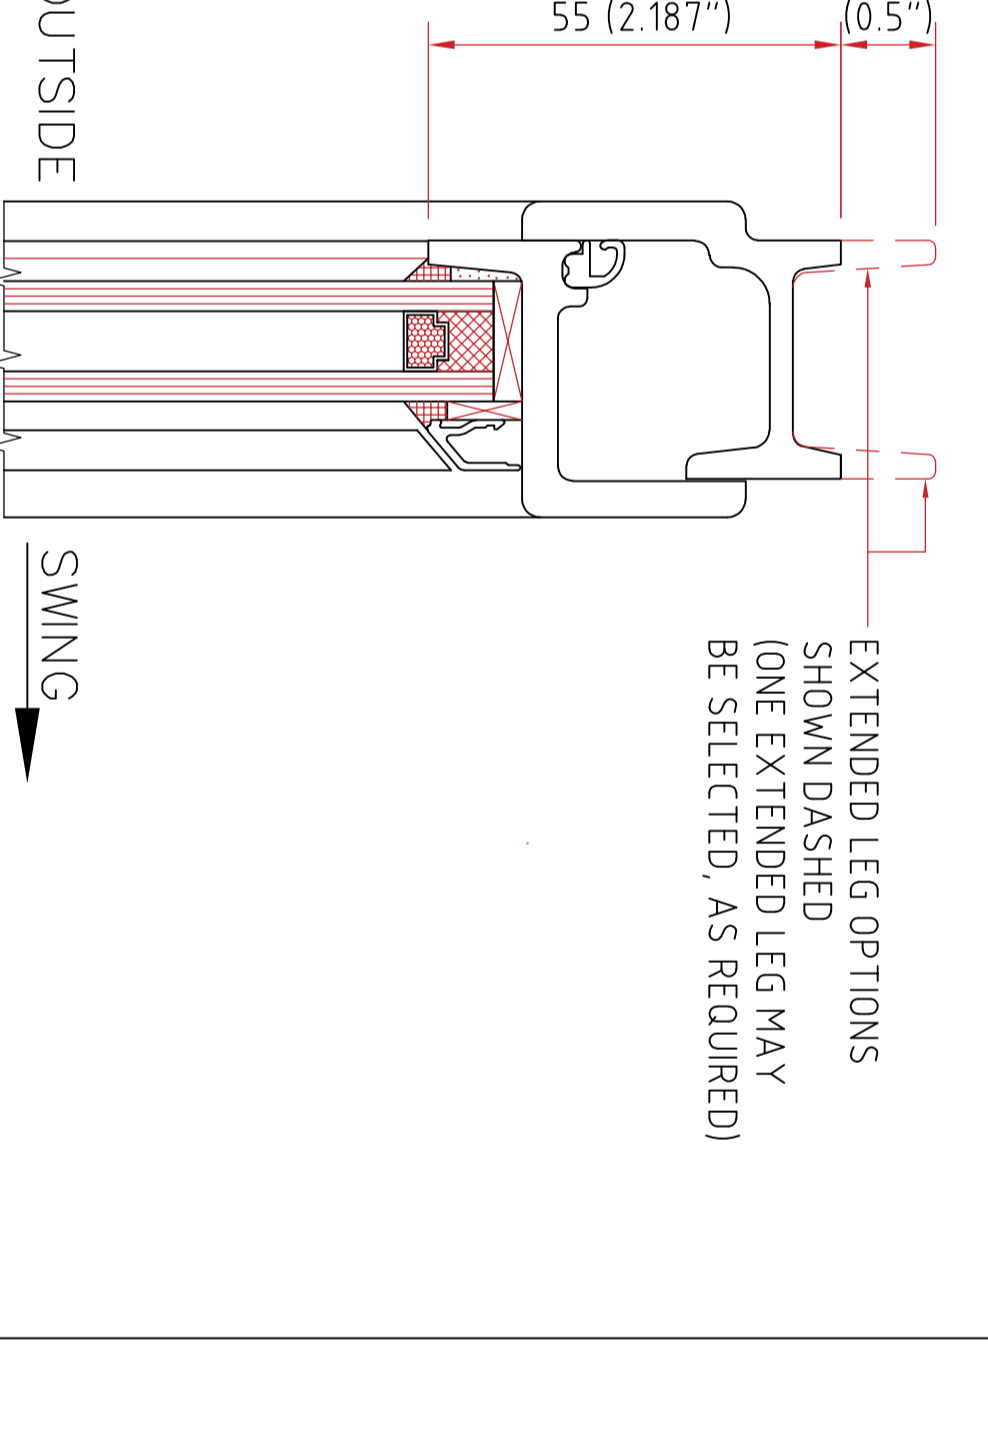

DOOR FRAME (USE AT HEAD AND/OR JAMBS) INTERIOR GLAZED OPTION SHOWN