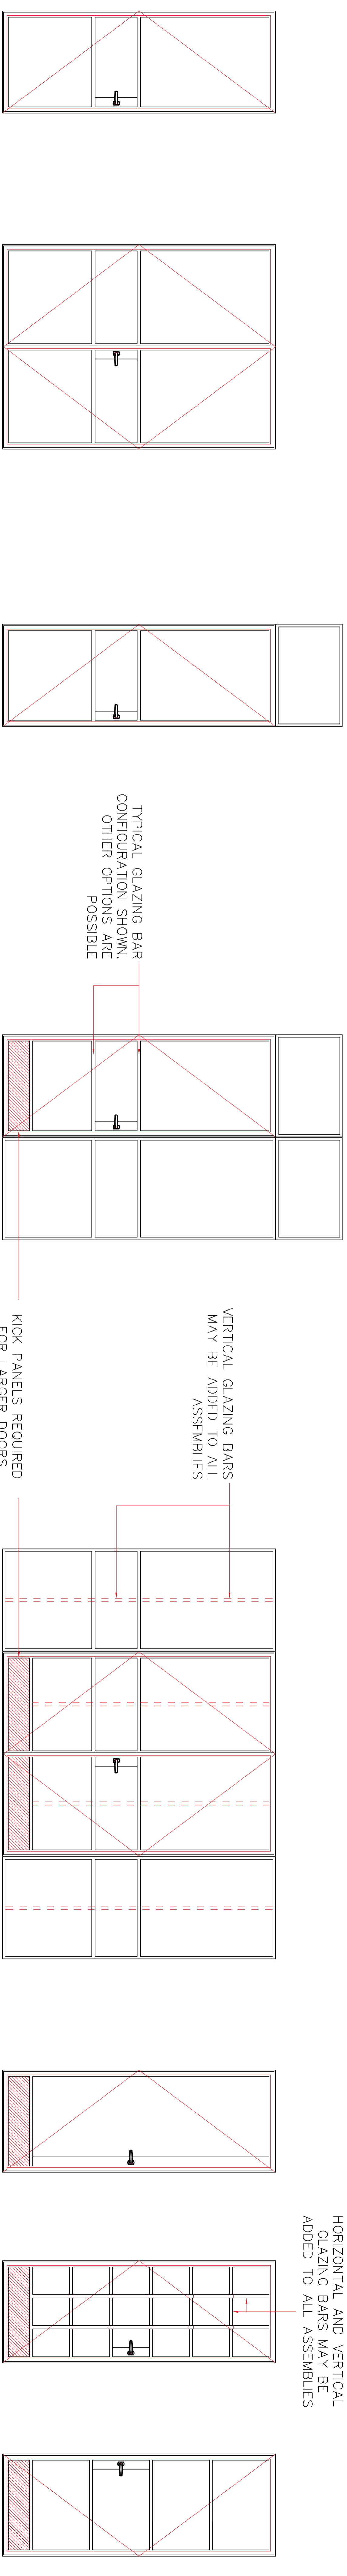

PRODUCT RANGE – SINGLE OR DOUBLE DOORS PLUS OPTIONAL FIXED SIDE LIGHTS AND/OR TOP (FAN) LIGHTS. DOORS MAY BE COUPLED TO ANY OTHER W20 WINDOW TYPES TO FORM LARGE SCREENS OR WINDOW WALLS. DOORS MAY SWING INWARDS OR OUTWARDS AND CAN BE GLAZED FROM EITHER SIDE

TYPICAL SINGLE DOOR

TYPICAL DOUBLE DOOR

TYPICAL SINGLE DOOR WITH TOP-LIGHT

TYPICAL SINGLE DOOR WITH SIDE-LIGHT AND TOP-LIGHTS

FURTHER DOOR ARRANGEMENT EXAMPLES SHOWN

FRAME PROFILES

TYPICAL COUPLING DETAILS