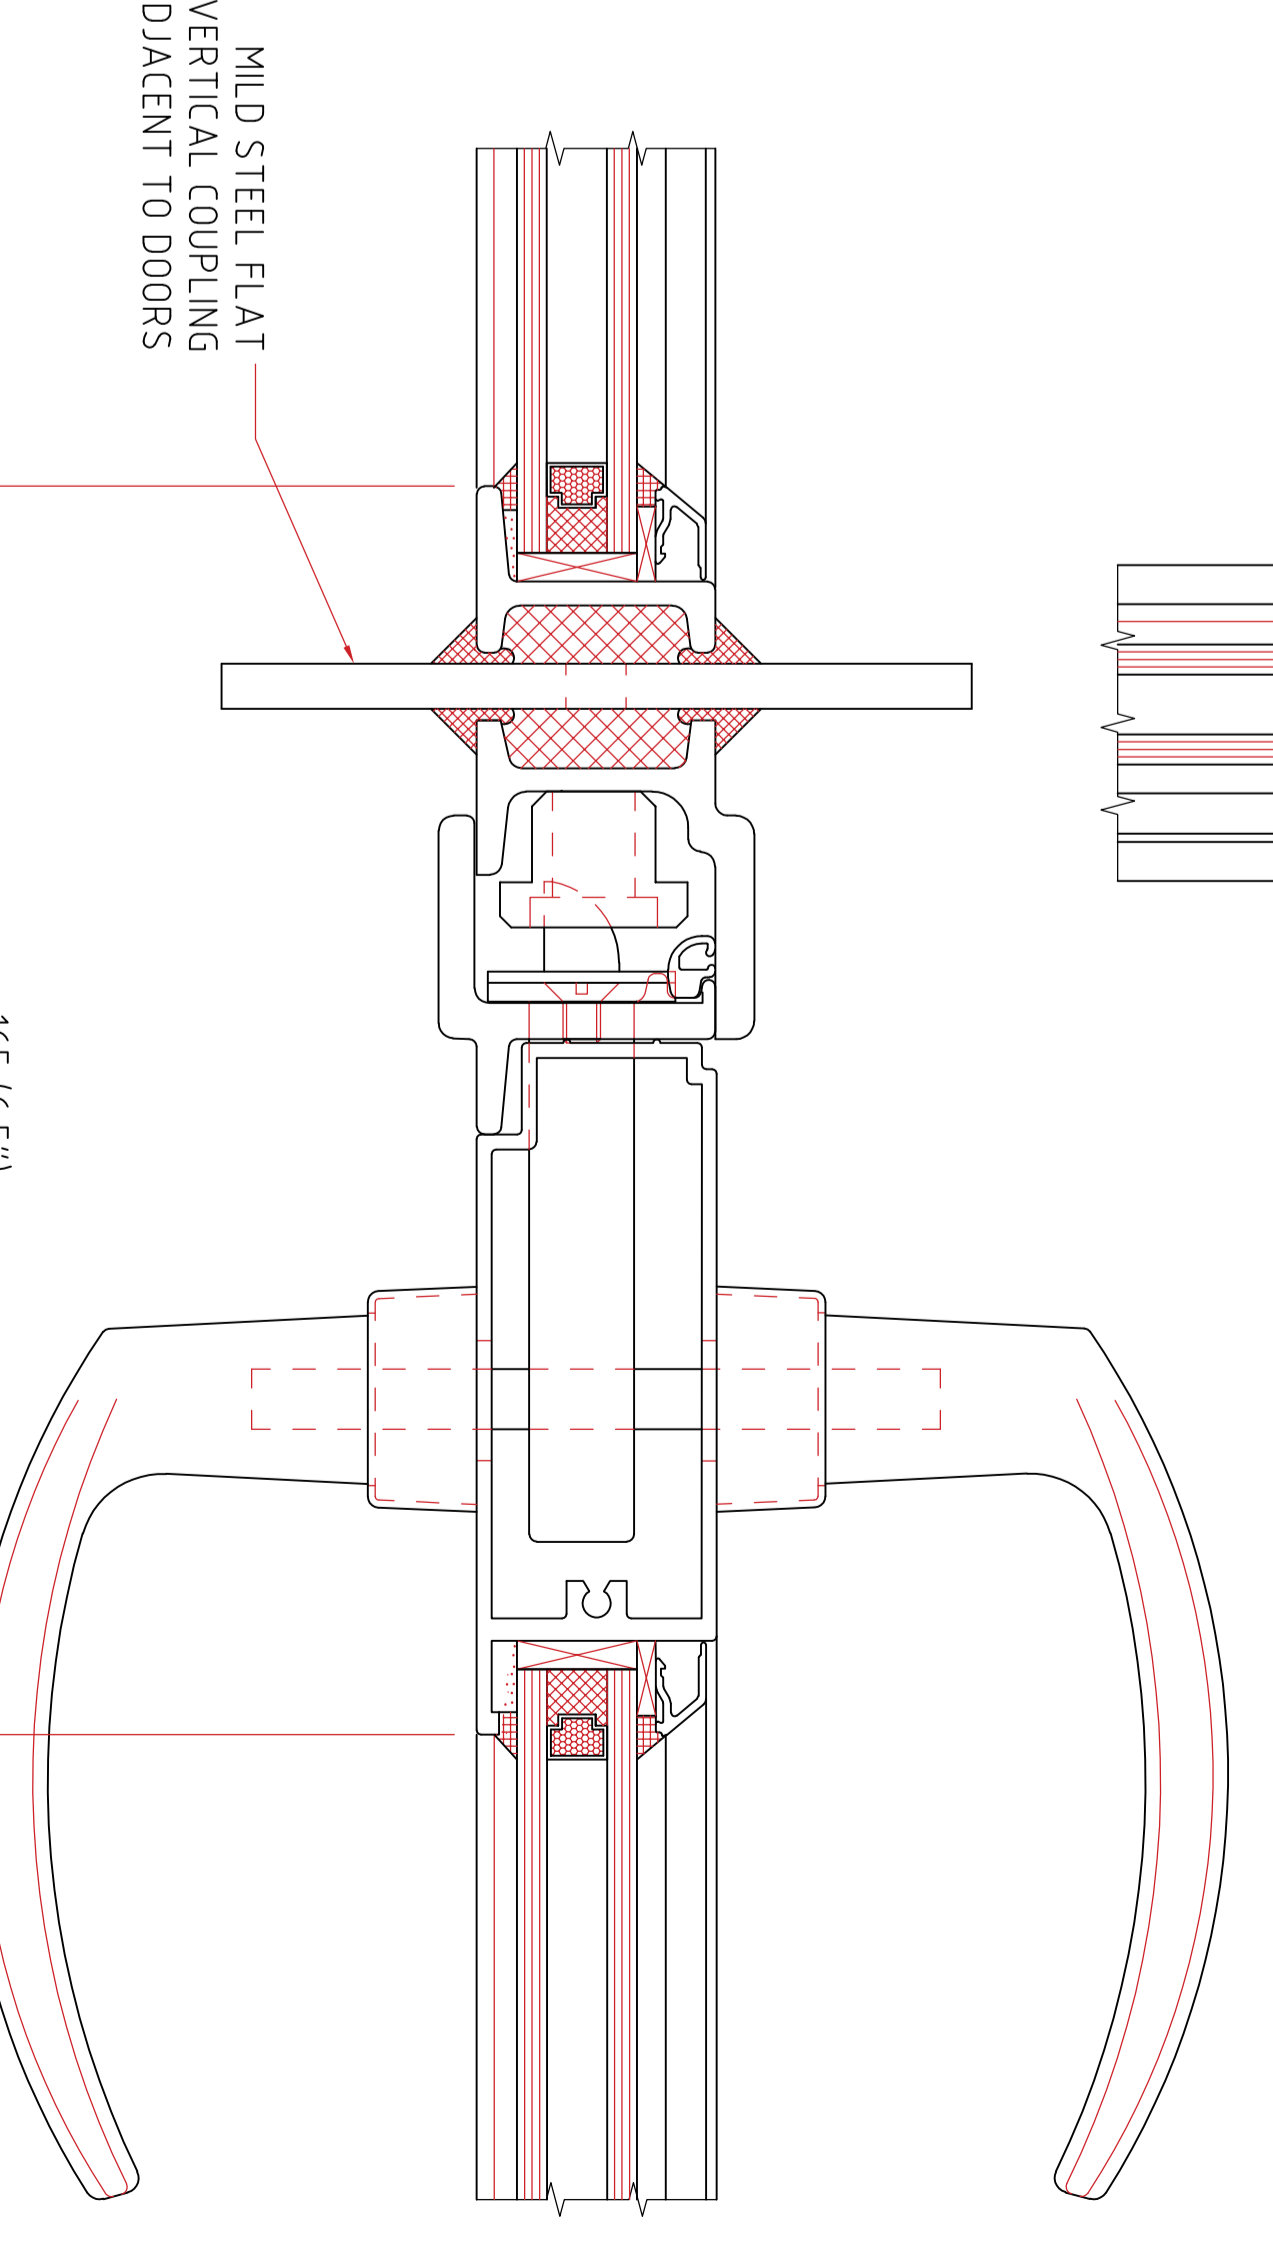

DOOR MEETING RAIL DETAIL

DDA/ADA COMPLIANT THRESHOLD OPEN-OUT, INTERIOR GLAZED OPTION SHOWN (OPEN-OUT, EXTERIOR GLAZED OPTION AVAILABLE)

DDA/ADA COMPLIANT THRESHOLD OPEN-IN, EXTERIOR GLAZED OPTION SHOWN (OPEN-IN, INTERIOR GLAZED OPTION AVAILABLE)

CORPORATE™ W20 DOORS GENERAL ARRANGEMENT

REF: W20D 07/20 SHEET 1 OF 1

CRITTALL™ IS A REGISTERED TRADE MARK OF CRITTALL WINDOWS LIMITED

HORIZONTAL AND VERTICAL GLAZING BARS MAY BE ADDED TO ALL ASSEMBLIES

VERTICAL GLAZING BARS MAY BE ADDED TO ALL ASSEMBLIES

KICK PANELS REQUIRED FOR LARGER DOORS

EXTENDED LEG OPTIONS SHOWN DASHED (ONE EXTENDED LEG MAY BE SELECTED, AS REQUIRED)

EXTENDED LEG OPTIONS SHOWN DASHED (ONE EXTENDED LEG MAY BE SELECTED, AS REQUIRED)

EXTENDED LEG OPTIONS SHOWN DASHED (ONE EXTENDED LEG MAY BE SELECTED, AS REQUIRED)

EXTENDED LEG OPTIONS SHOWN DASHED (ONE EXTENDED LEG MAY BE SELECTED, AS REQUIRED)

EXTENDED LEG OPTIONS SHOWN DASHED (ONE EXTENDED LEG MAY BE SELECTED, AS REQUIRED)