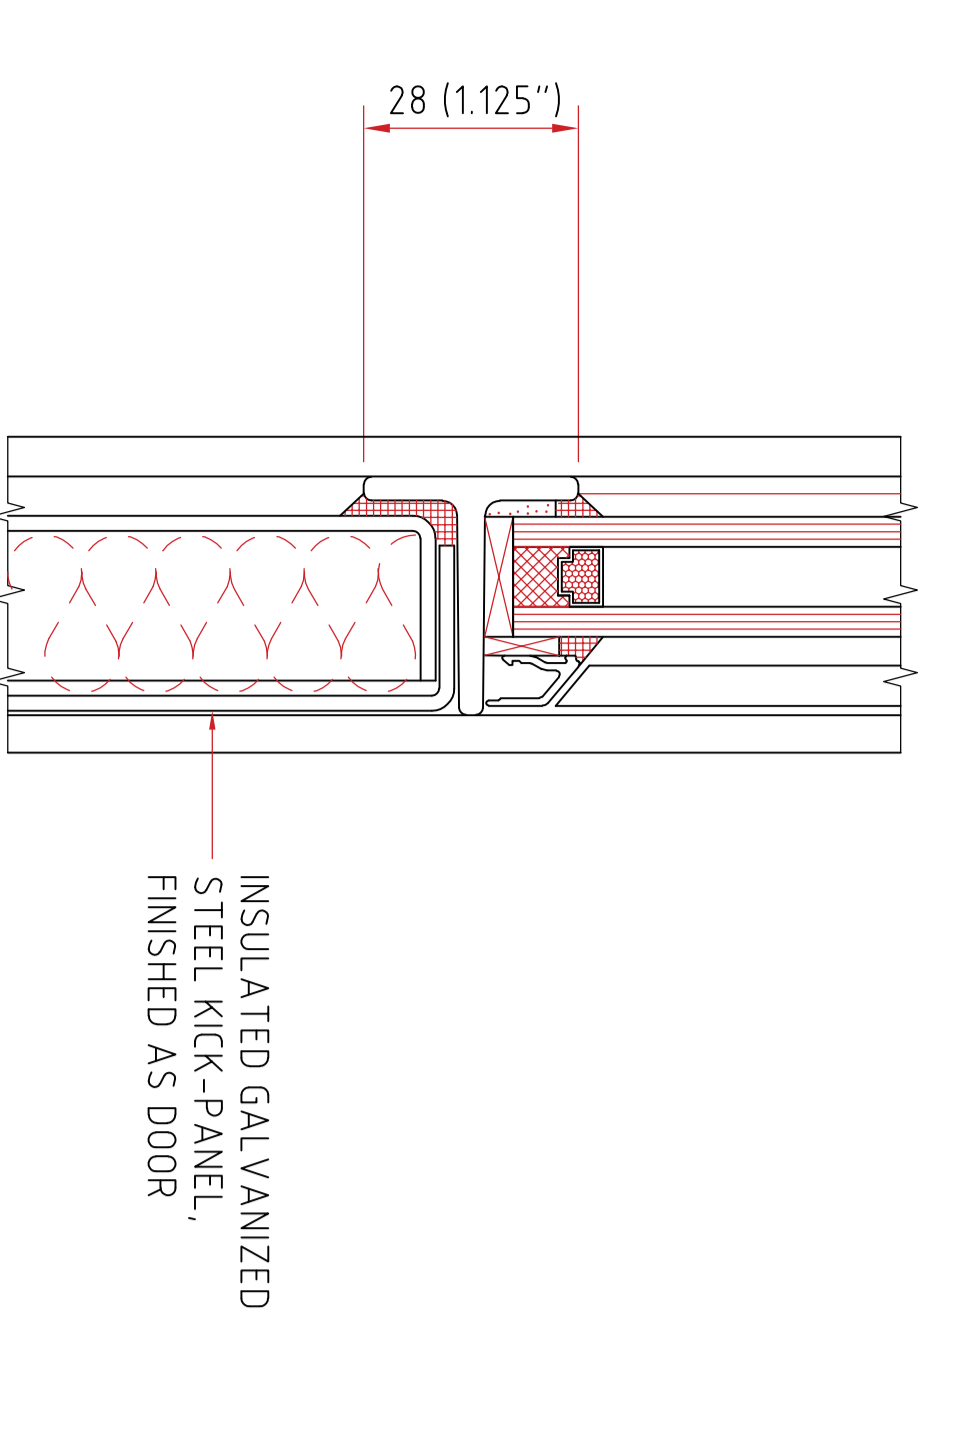

INSULATED GALVANIZED STEEL KICK-PANEL, FINISHED AS DOOR