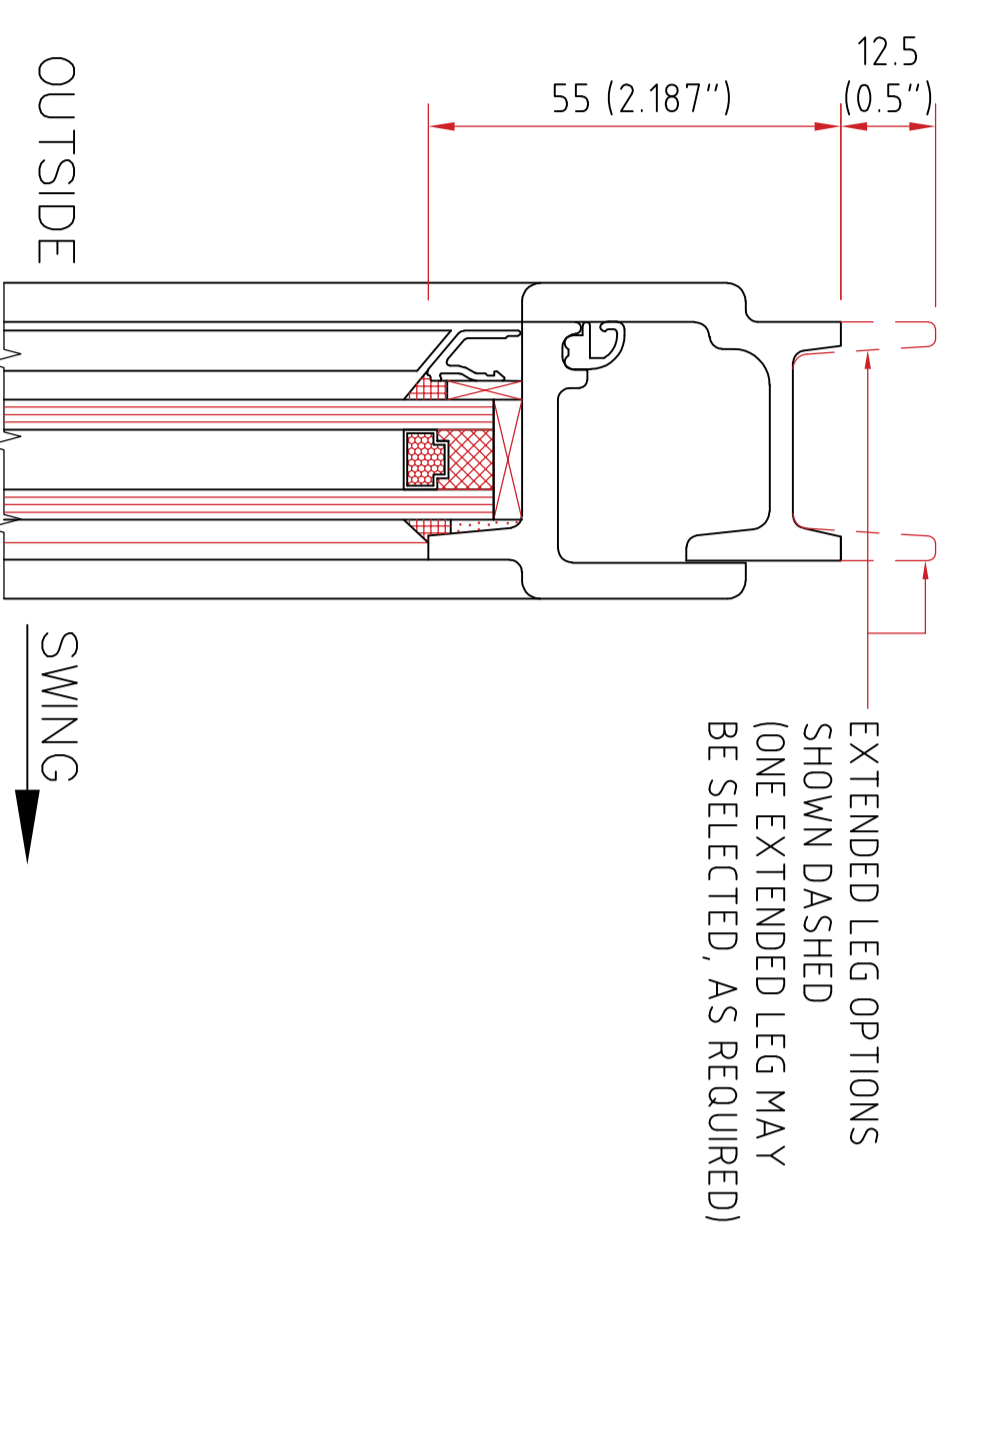

DOOR FRAME (USE AT HEAD AND/OR JAMBS) EXTERIOR GLAZED OPTION SHOWN