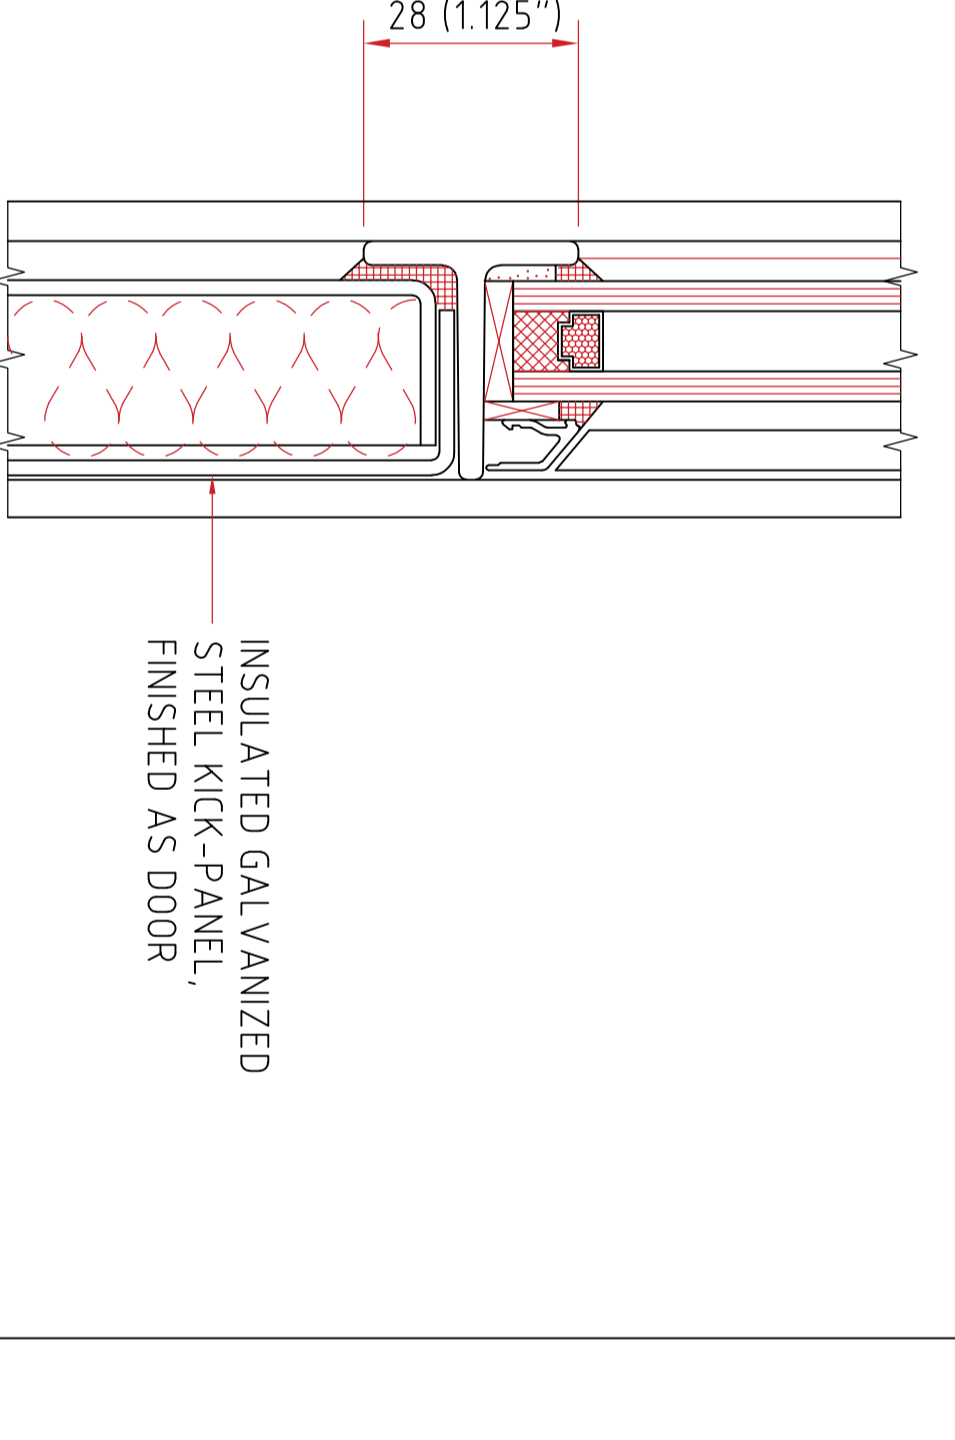

PRODUCT RANGE – SINGLE OR DOUBLE DOORS PLUS OPTIONAL FIXED SIDE LIGHTS AND/OR TOP (FAN) LIGHTS. DOORS MAY BE COUPLED TO ANY OTHER W20 WINDOW TYPES TO FORM LARGE SCREENS OR WINDOW WALLS. DOORS MAY SWING INWARDS OR OUTWARDS AND CAN BE GLAZED FROM EITHER SIDE

FRAME PROFILES

TYPICAL COUPLING DETAILS

SEE CORPORATE W20 WINDOW DRAWING FOR TOP/SIDE/LIGHT AND COSMETIC GLAZING BAR OPTIONS, GLAZING AND TYPICAL FIXING DETAILS

STANDARD DOOR SILL OPEN-OUT, EXTERIOR GLAZED OPTION SHOWN

DOOR MEETING RAIL DETAIL

DDA/ADA COMPLIANT THRESHOLD OPEN-OUT, INTERIOR GLAZED OPTION SHOWN (OPEN-OUT, EXTERIOR GLAZED OPTION AVAILABLE)

DDA/ADA COMPLIANT THRESHOLD OPEN-IN, EXTERIOR GLAZED OPTION SHOWN (OPEN-IN, INTERIOR GLAZED OPTION AVAILABLE)

CORPORATE™ W20 DOORS GENERAL ARRANGEMENT

REF: W20D 07/20 SHEET 1 OF 1

CRITTALL™ IS A REGISTERED TRADE MARK OF CRITTALL WINDOWS LIMITED

HORIZONTAL AND VERTICAL GLAZING BARS MAY BE ADDED TO ALL ASSEMBLIES

VERTICAL GLAZING BARS MAY BE ADDED TO ALL ASSEMBLIES

KICK PANELS REQUIRED FOR LARGER DOORS

EXTENDED LEG OPTIONS SHOWN DASHED (ONE EXTENDED LEG MAY BE SELECTED, AS REQUIRED)

EXTENDED LEG OPTIONS SHOWN DASHED (ONE EXTENDED LEG MAY BE SELECTED, AS REQUIRED)

EXTENDED LEG OPTIONS SHOWN DASHED (ONE EXTENDED LEG MAY BE SELECTED, AS REQUIRED)

EXTENDED LEG OPTIONS SHOWN DASHED (ONE EXTENDED LEG MAY BE SELECTED, AS REQUIRED)

EXTENDED LEG OPTIONS SHOWN DASHED (ONE EXTENDED LEG MAY BE SELECTED, AS REQUIRED)