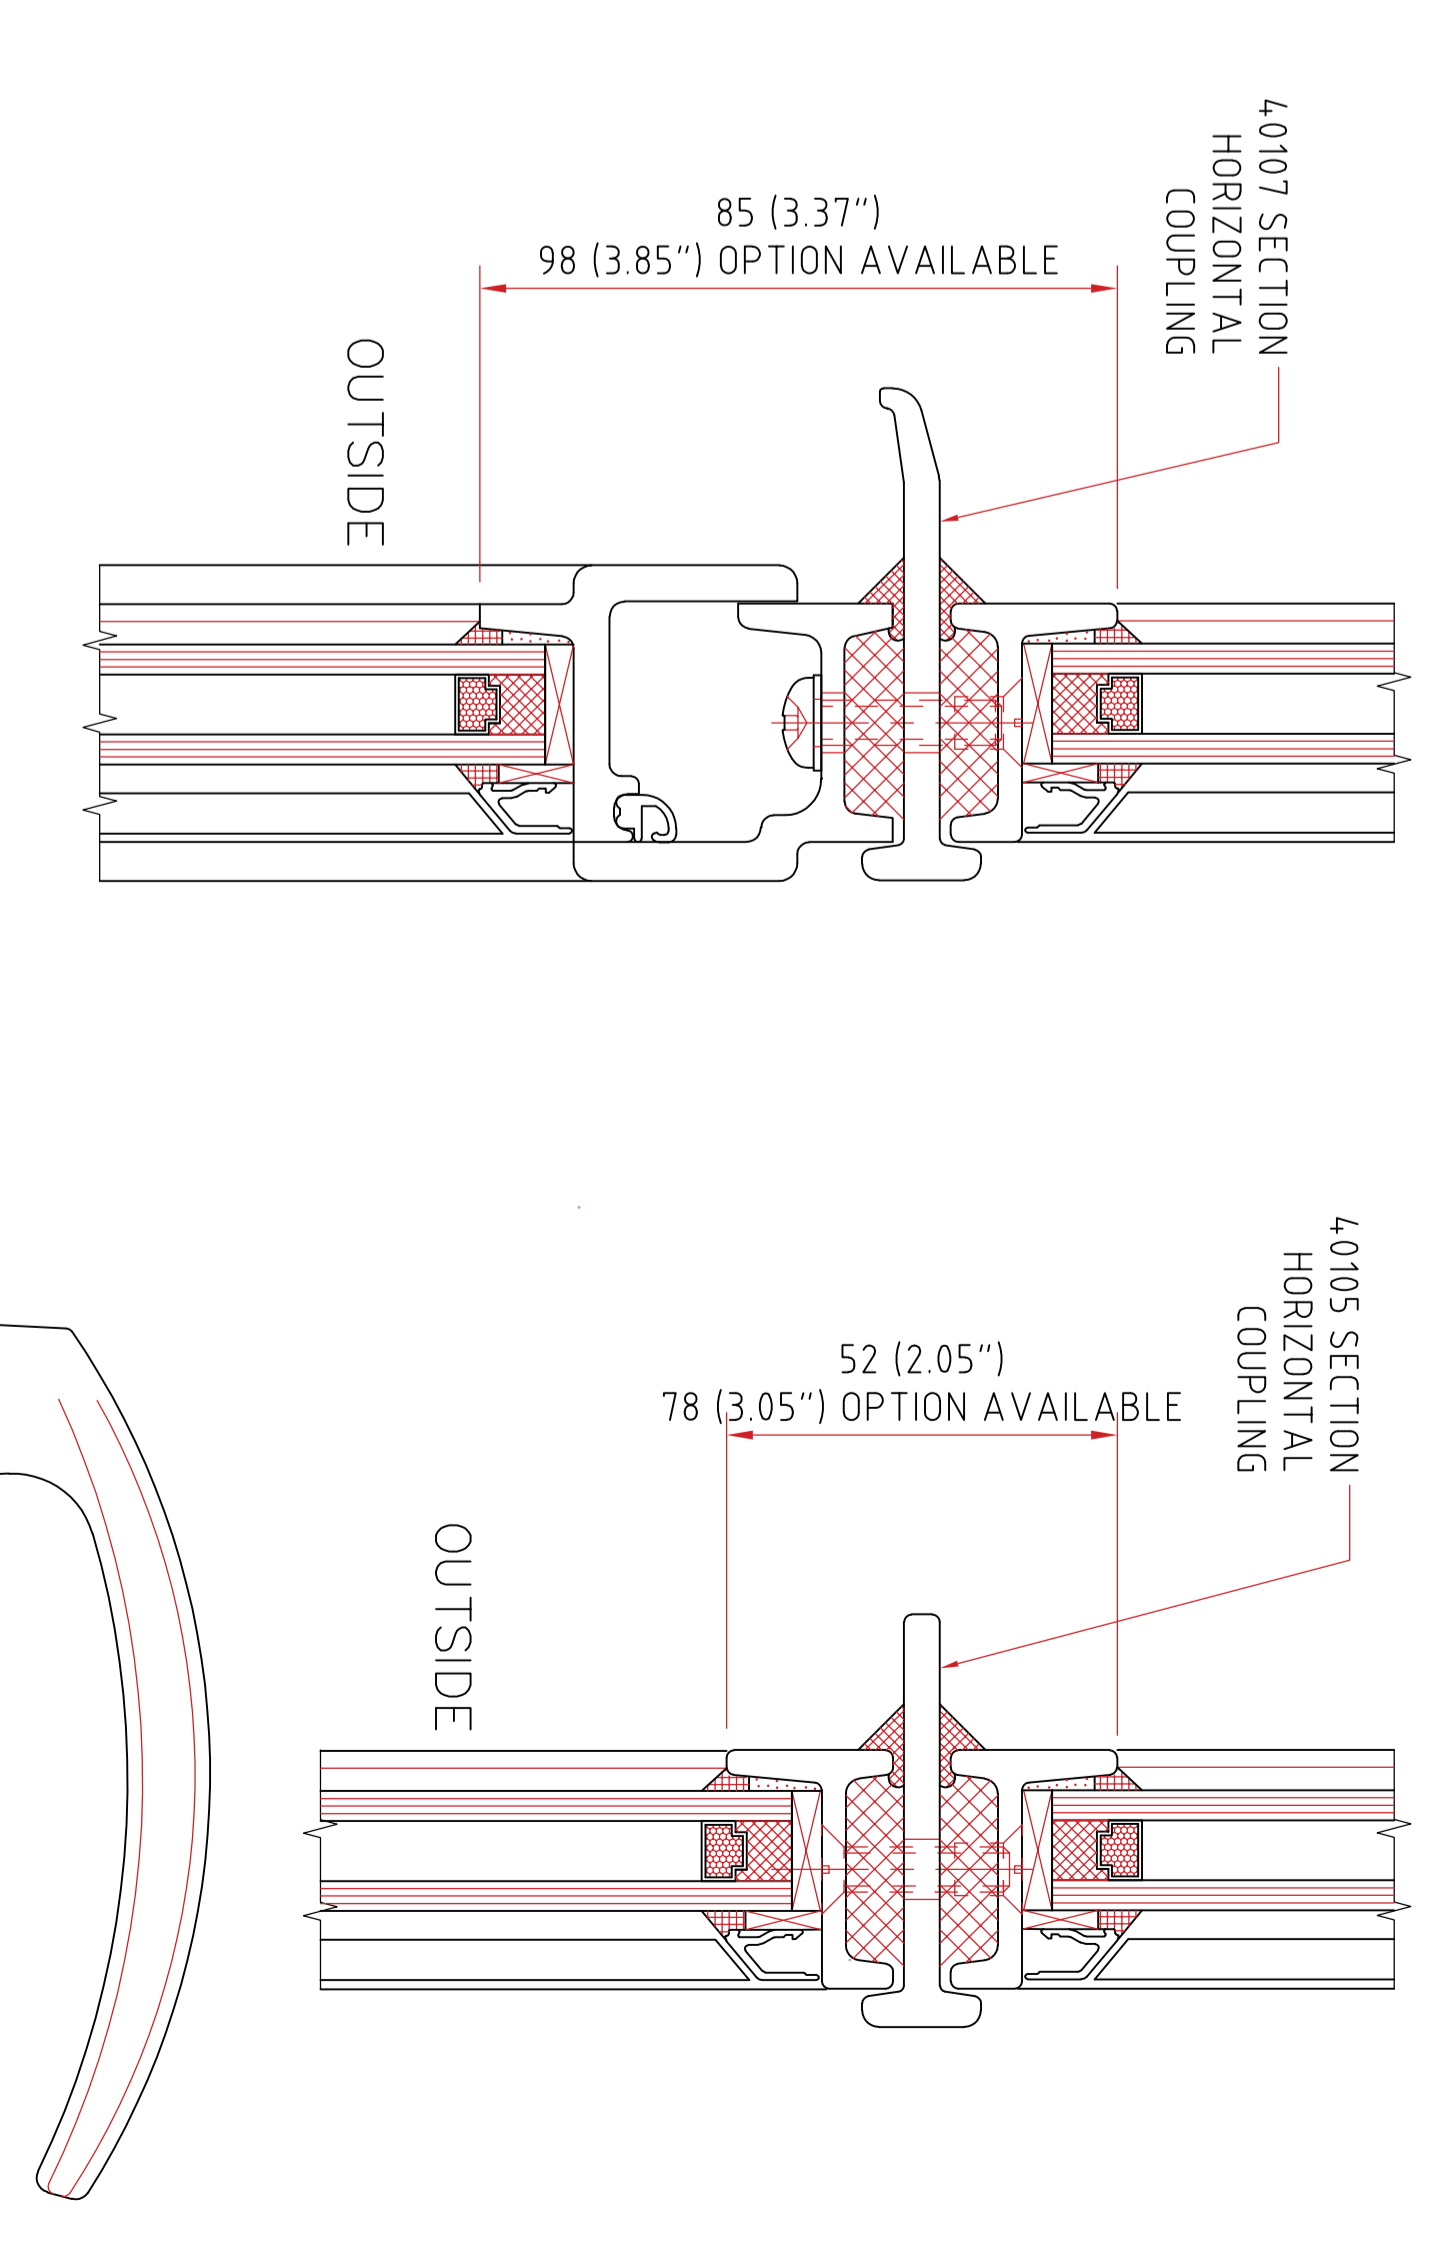

40107 SECTION HORIZONTAL COUPLING

40105 SECTION HORIZONTAL COUPLING