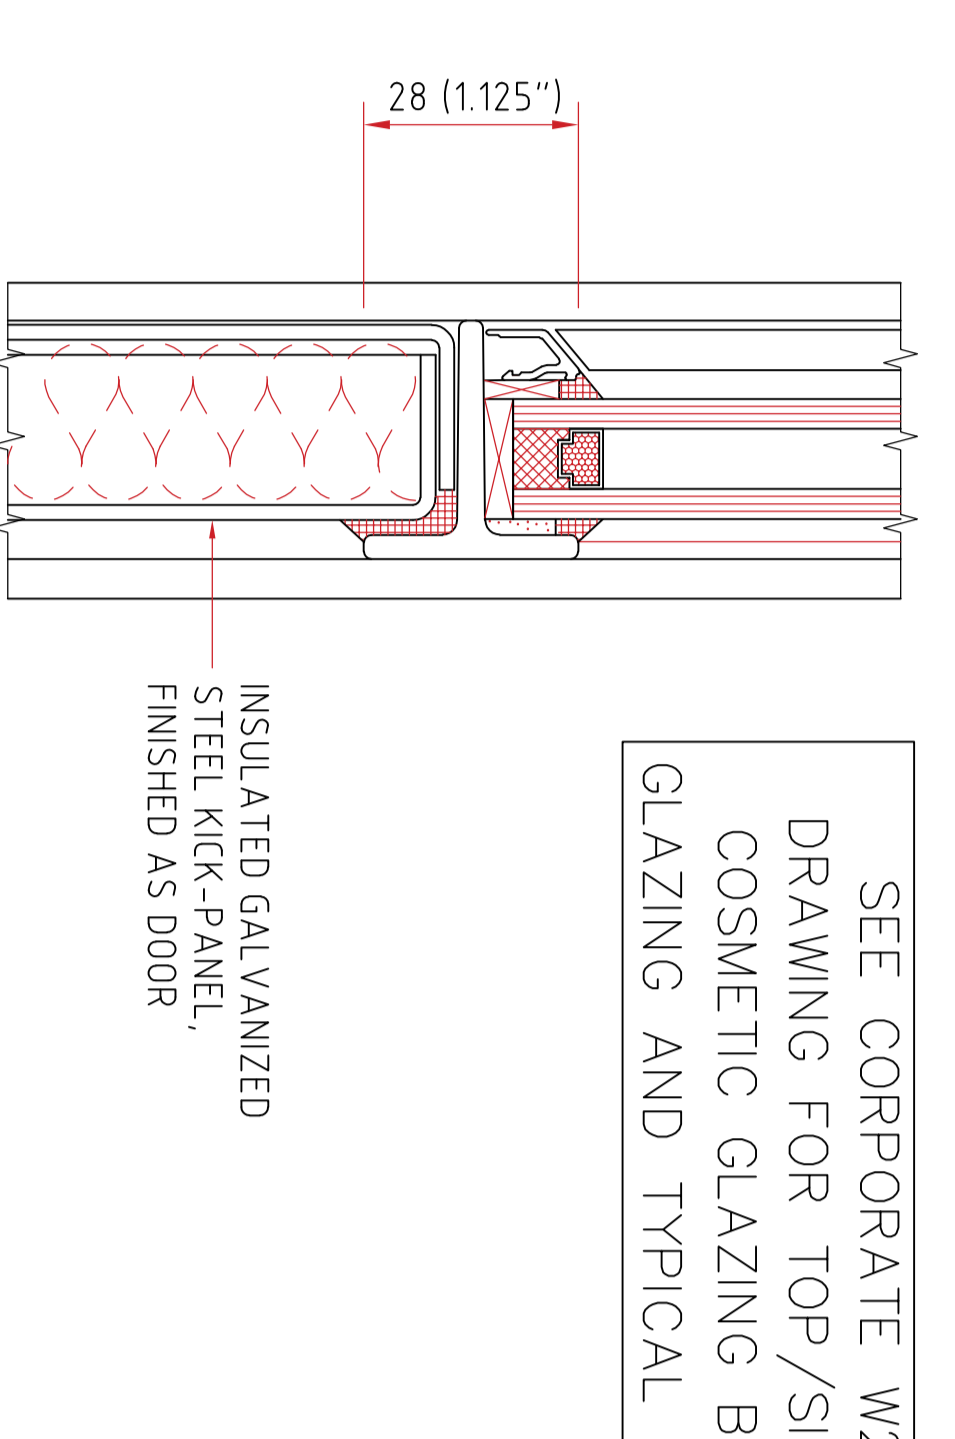

INSULATED GALVANIZED STEEL KICK-PANEL, FINISHED AS DOOR

SEE CORPORATE W20 WINDOW DRAWING FOR TOP/SIDE/LIGHT AND COSMETIC GLAZING BAR OPTIONS, GLAZING AND TYPICAL FIXING DETAILS