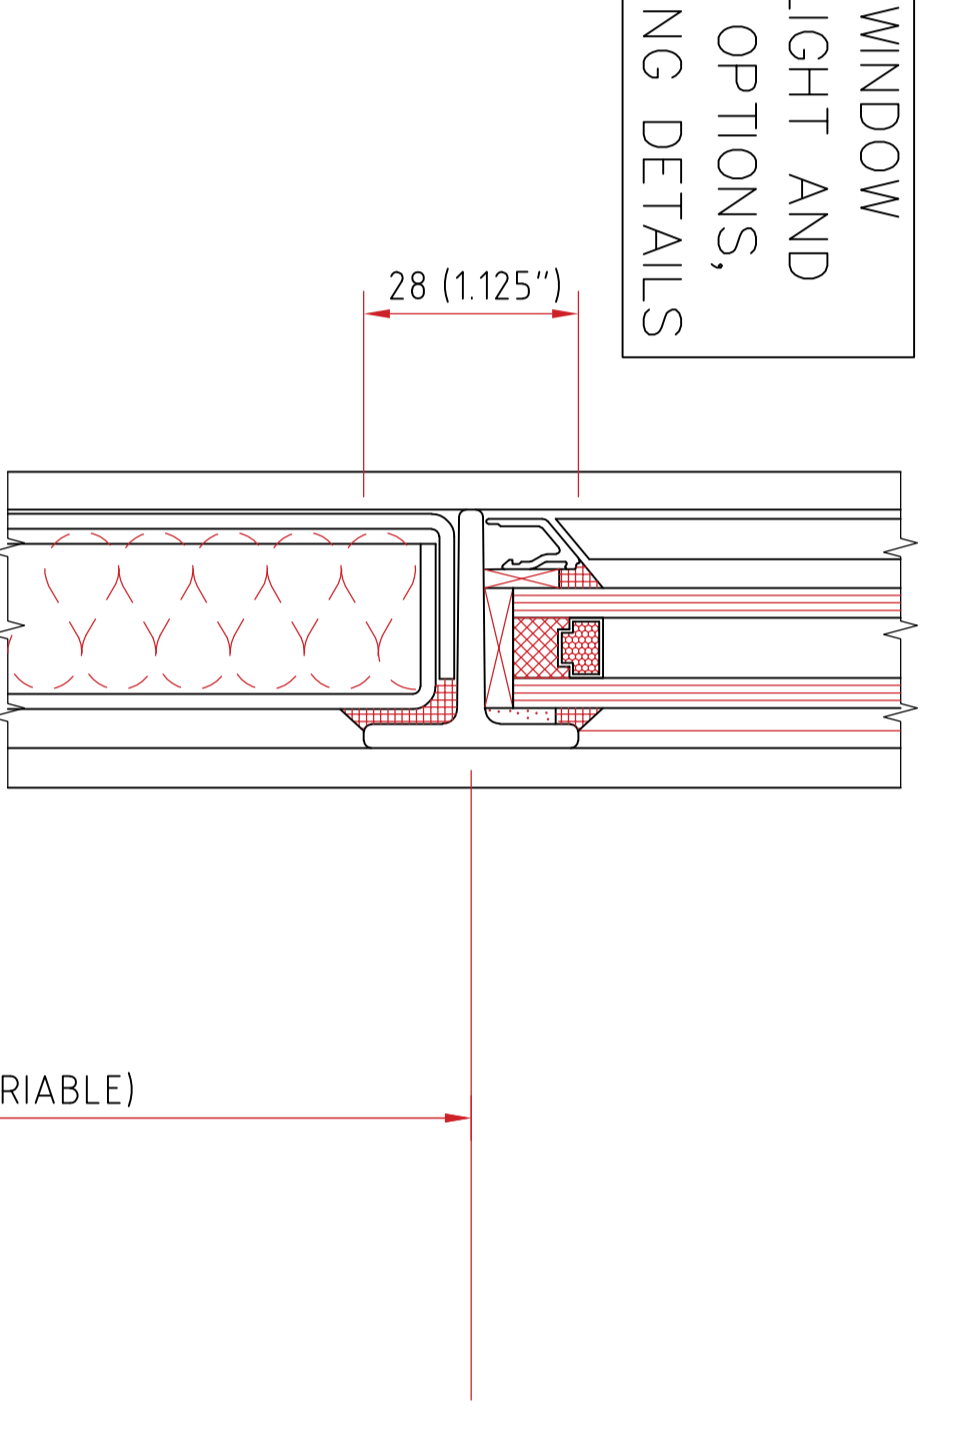

STANDARD DOOR SILL OPEN-OUT, EXTERIOR GLAZED OPTION SHOWN